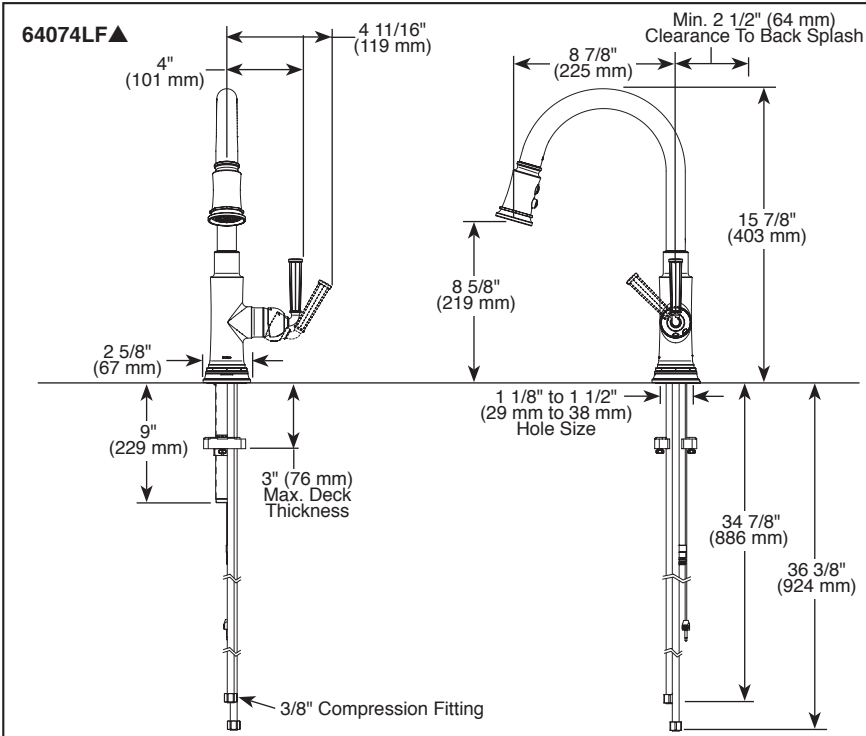

RP100299▲
Models compatible with optional three-hole escutcheon (not included)

▲ Designate proper finish suffix

Brizo Kitchen & Bath Company reserves the right (1) to make changes in specifications and materials, and (2) to change or discontinue models, both without notice or obligation. Dimensions are for reference only. See current full-line price book or www.brizo.com for finish options and product availability.

BSP-K-64074LF Rev. A

Brizo Kitchen & Bath Company

55 E. 111th Street, Indianapolis, Indiana 46280
350 South Edgeware Road, St. Thomas, ON N5P 4L1
© 2018 Brizo Kitchen & Bath Company