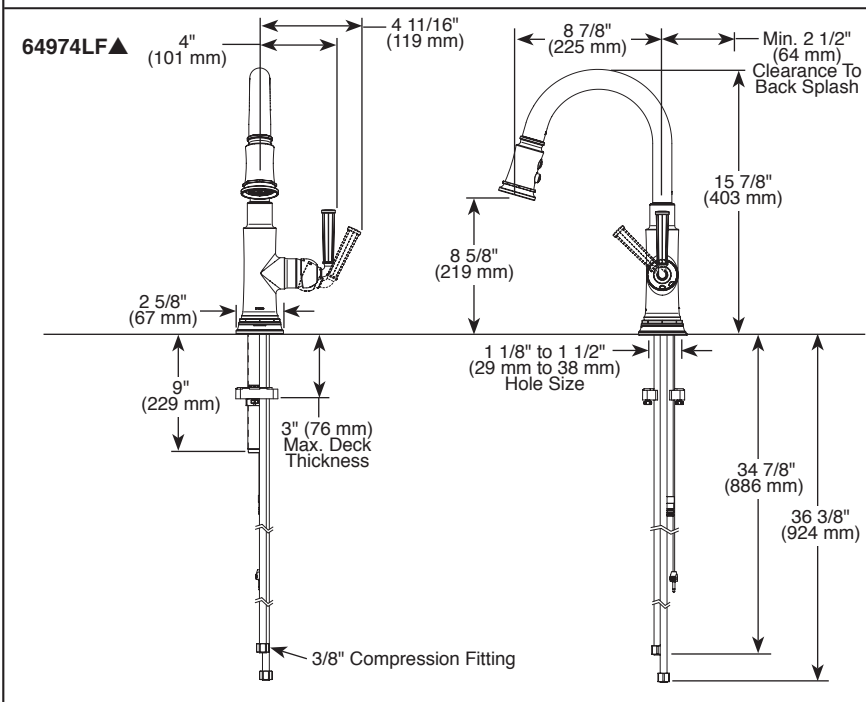

RP100299▲
Models compatible with optional three-hole escutcheon (not included)

▲ Designate proper finish suffix

Brizo Kitchen & Bath Company reserves the right (1) to make changes in specifications and materials, and (2) to change or discontinue models, both without notice or obligation. Dimensions are for reference only. See current full-line price book or www.brizo.com for finish options and product availability.

BSP-K-64074LF Rev. A

Brizo Kitchen & Bath Company

55 E. 111th Street, Indianapolis, Indiana 46280
350 South Edgeware Road, St. Thomas, ON N5P 4L1
© 2018 Brizo Kitchen & Bath Company